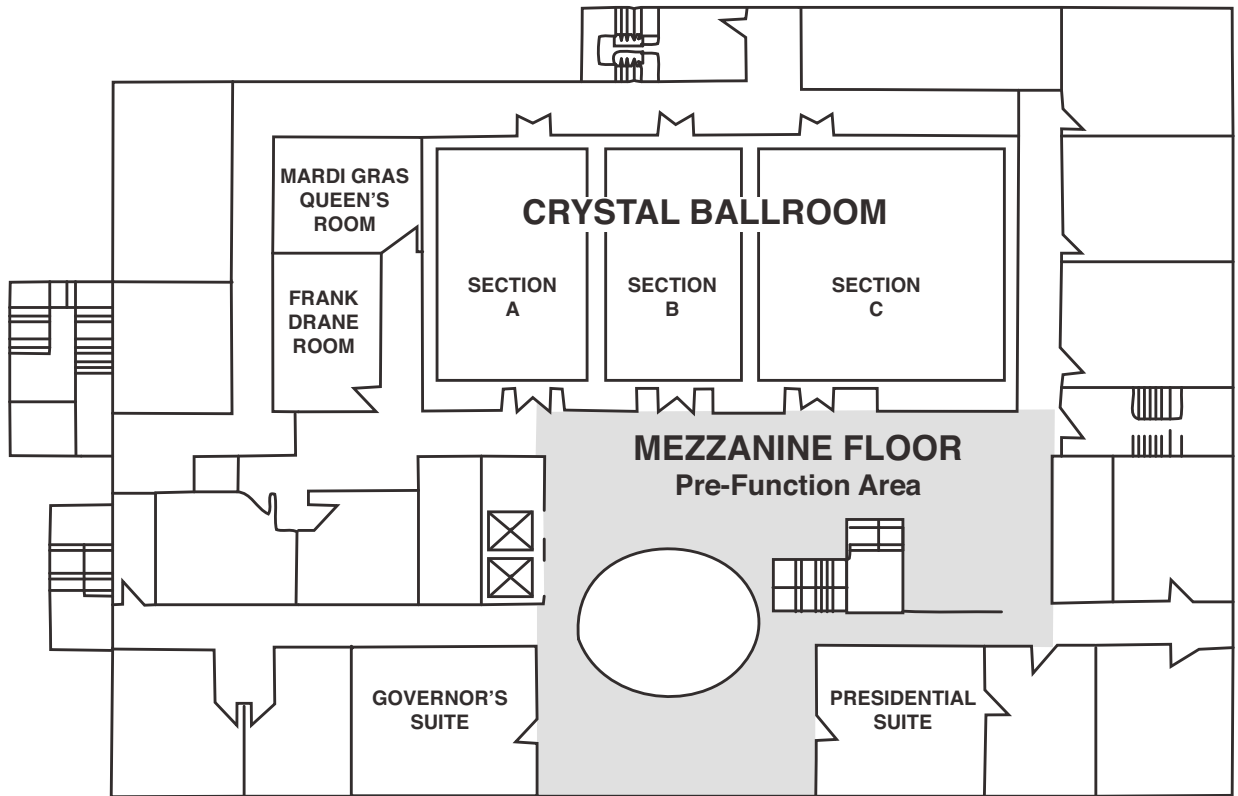

We offer you timeless modern facilities including:

- 9,000 square feet of elegant meeting space that captures the splendor of the Hotel's historic past
- 170 Guestrooms
- Catering, offering classic to creative cuisine
- High speed internet access
- Wireless access in meeting rooms, restaurant, lounge and lobby

# FACTS

Name	Size	Square Feet	Theatre	Class Room	Conference	Banquet	Reception	U-Shape	Hollow
Crystal Ballroom	85'X40'	3,400	450	260	N/A	300	550		
Section A	25'X39'	975	125	50	N/A	75	150	30	36
Section B	22'X40'	800	125	60	N/A	65	150	30	36
Section C	37'X42'	1,554	200	120	N/A	125	250	60	80
Foyer			N/A	N/A	N/A	100			
Frank Drane Room	20'X17'	340	N/A	N/A	10	10	20	N/A	N/A
Mardi Gras Queen's Room	15'X22'	330	N/A	N/A	12	12	20	N/A	N/A
Cove	23'X24'	550	60	30	24	56	75	16	20
Stateroom B	22'X19.6'	430	48	30	18	36	50	12	18
Stateroom C	23'X19.5'	450	50	32	20	36	50	12	18
Directors Room	22'X16'	352	35	25	16	N/A	N/A	N/A	N/A
Hospitality Suites*									
Governor's Suite	20'X25'	500**	N/A	N/A	16	N/A	45		
Presidential Suite	21'X23'	483**	N/A	N/A	16	N/A	45		
Courtyard and Pool			N/A	N/A	N/A	60	N/A		